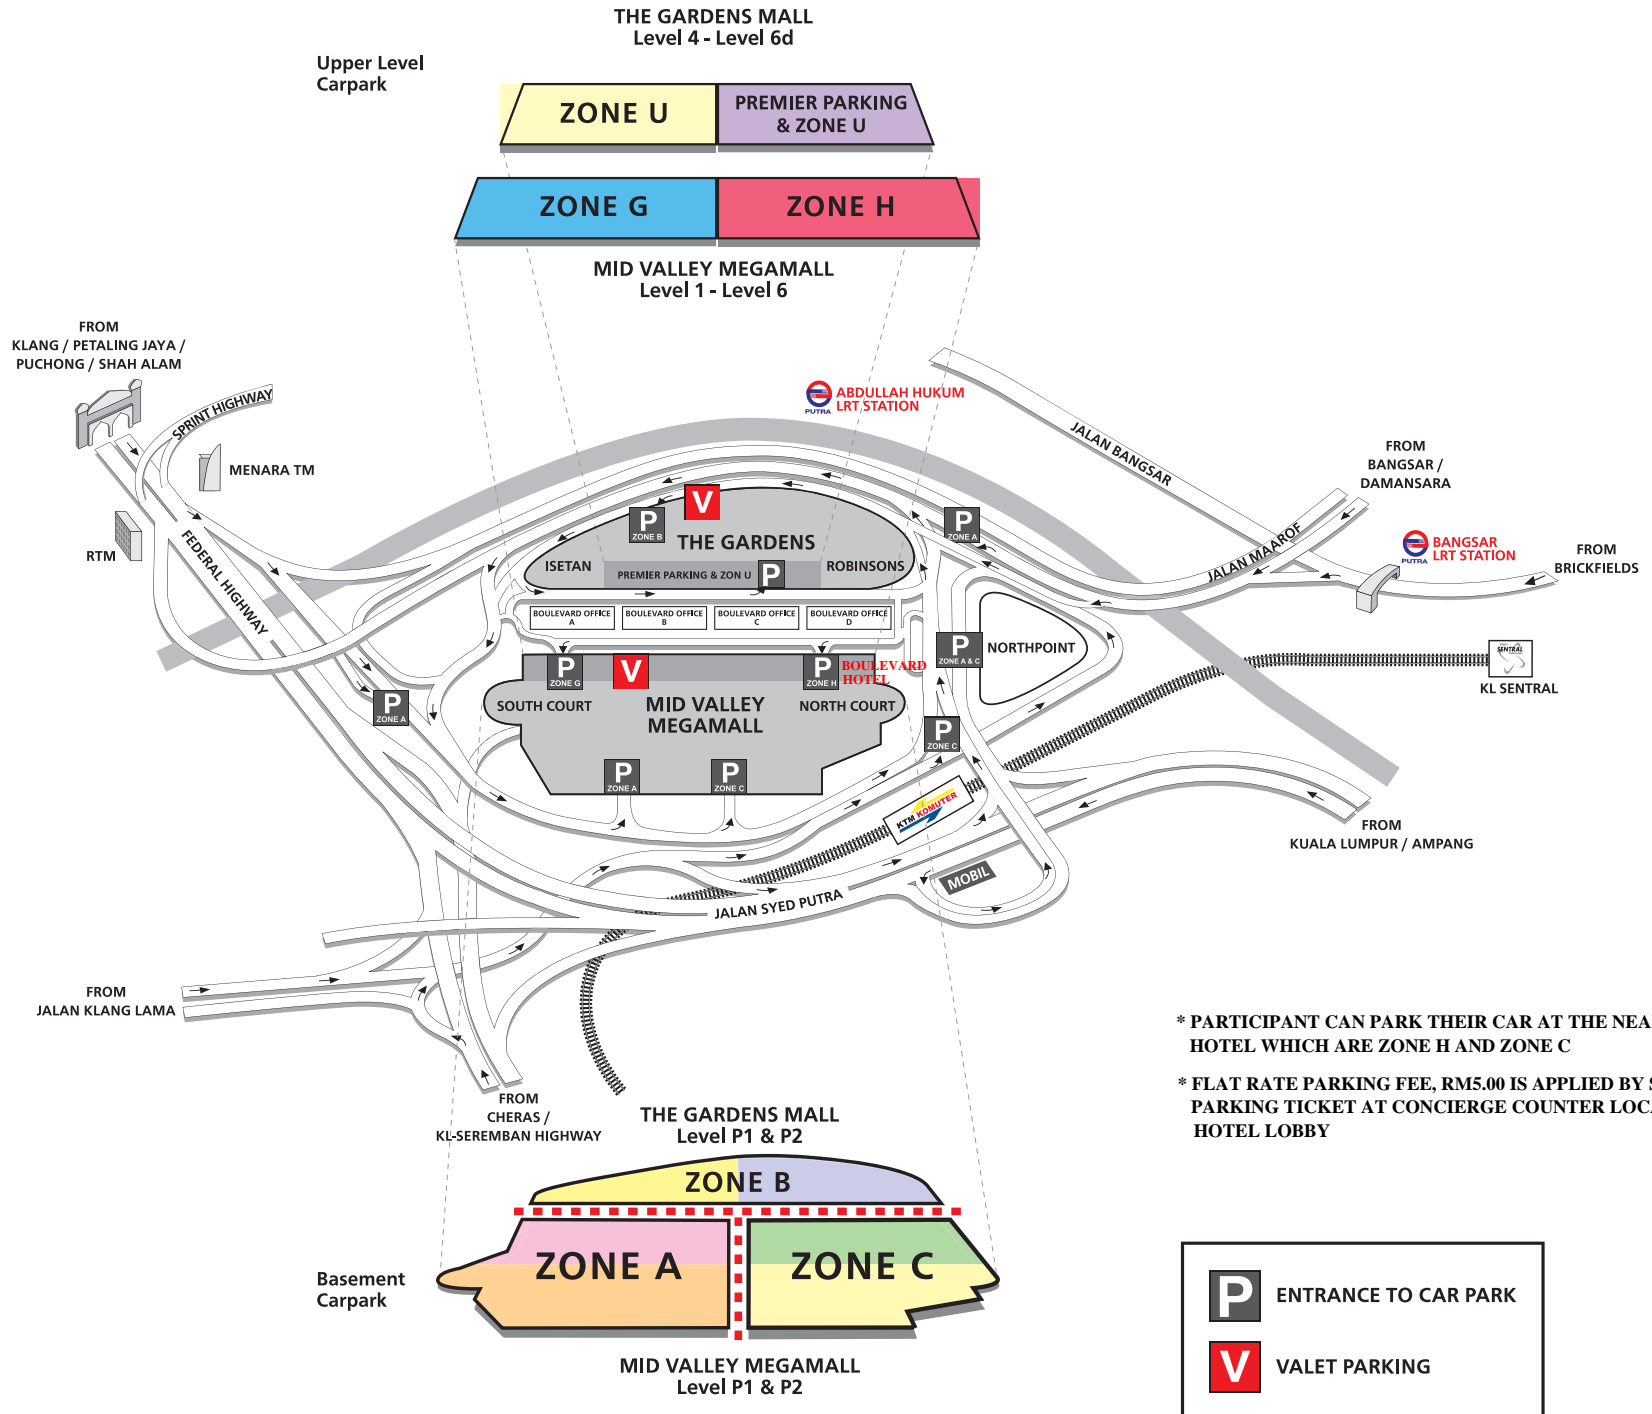

Car Park Entrance Location Map

- * PARTICIPANT CAN PARK THEIR CAR AT THE NEAREST ZONE TO HOTEL WHICH ARE ZONE H AND ZONE C
- * FLAT RATE PARKING FEE, RM5.00 IS APPLIED BY SHOWING YOUR PARKING TICKET AT CONCIERGE COUNTER LOCATED AT HOTEL LOBBY